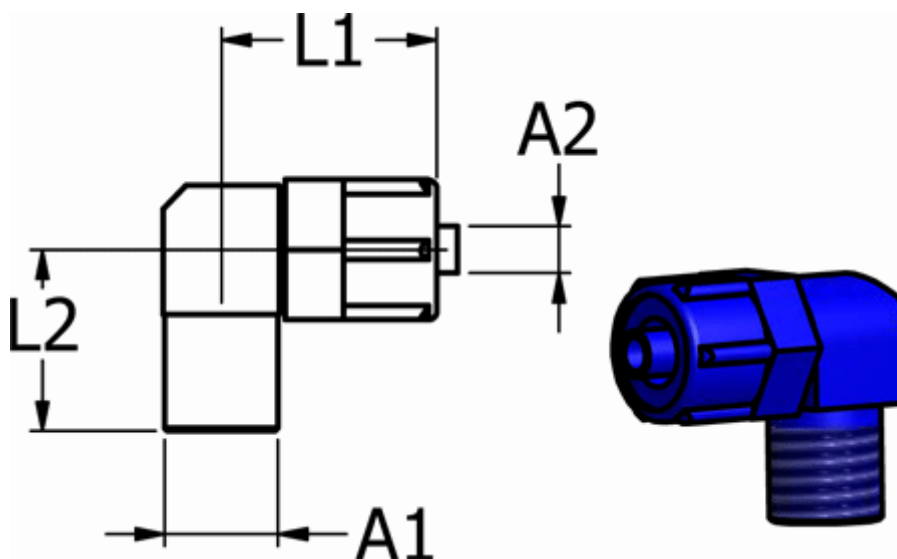

Article number: 58613761

Description: Push-on fitting POM 13.761, Ø8/6-R 1/8"
Elbow plastic, blue, conical thread

Measures

For hose A2	= 8/6
L1	= 23
L2	= 17
Thread A1	= R 1/8"